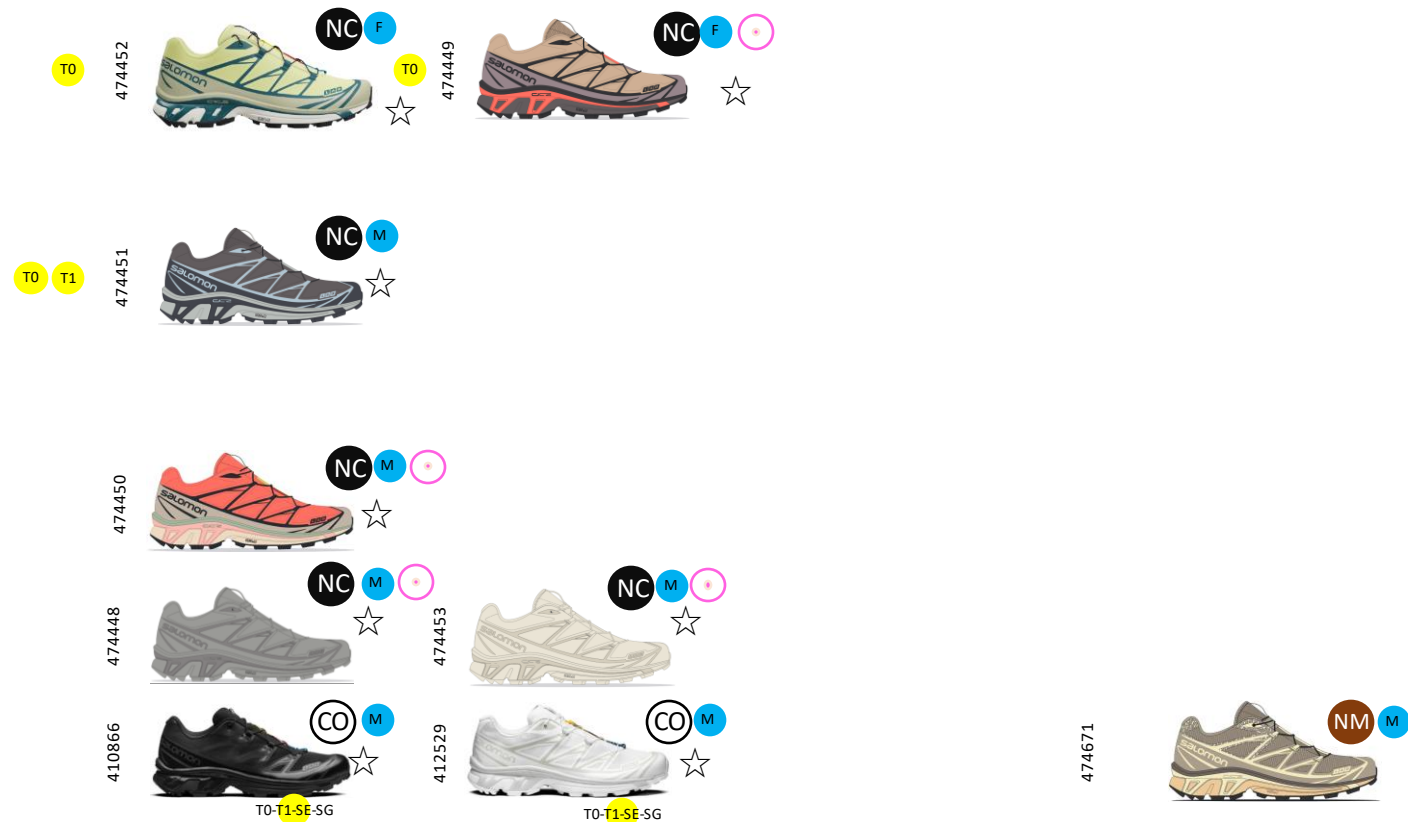

MAPPINGS

SS24

SALOMON

**SPORTSTYLE
XT
UNISEX**

- **NU** NEW UPPER
- **NN** NEW NAME
- **NM** NEW MATERIAL
- **NC** NEW COLOR
- CO CARRY-OVER
- TN TOTALLY NEW
- 41XXXX ARTICLE CODE (PLASMA)
- ★ KEY COLORWAY
- KEY-ACCOUNT EXCLUSIVE
- - - PACK

TO T1 SE XT-6 – C/O
180€ / 190\$ / ¥26,000

TO T1 SE XT-6 MINDFUL3 – C/O
180€ / 190\$ / ¥26,000

0

€

SALOMON

- **NU** NEW UPPER
- **NN** NEW NAME
- **NM** NEW MATERIAL
- **NC** NEW COLOR
- CO CARRY-OVER
- TN TOTALLY NEW
- 41XXXX ARTICLE CODE (PLASMA)
- ★ KEY COLORWAY
- KEY-ACCOUNT EXCLUSIVE
- PACK

T0 T1 ACS PRO – C/O
195€ / 230\$ / ¥30,000

T0 T1 ACS PRO DESERT – NEW
195€ / 230\$ / ¥30,000

0

€

**SPORTSTYLE
CROSS
UNISEX**

- NU** NEW UPPER
- NN** NEW NAME
- NM** NEW MATERIAL
- NC** NEW COLOR
- CO** CARRY-OVER
- TN** TOTALLY NEW
- 41XXXX** ARTICLE CODE (PLASMA)
- ★** KEY COLORWAY
- KEY-ACCOUNT EXCLUSIVE
- PACK

SPEEDCROSS 3 – C/O
140€ / 140\$ / ¥18,000

0

€

SALOMON

**SPORTSTYLE
ALPS
UNISEX**

- **NU** NEW UPPER
- **NN** NEW NAME
- **NM** NEW MATERIAL
- NC **NC** NEW COLOR
- CO **CO** CARRY-OVER
- TN **TN** TOTALLY NEW
- 41XXXX **ARTICLE CODE (PLASMA)**
- ★ **KEY COLORWAY**
- KEY-ACCOUNT EXCLUSIVE**
- - - **PACK**