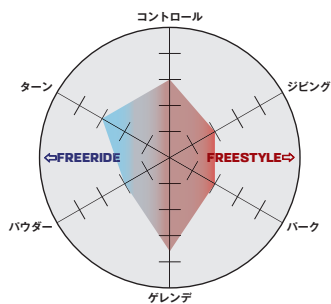

FLEX:

DETAILS:

SHAPE: True Twin
PROFILE: Super Flat
SIDE CUT: Radial
WIDTH: Regular
BASE: Extruded
MORE TECH: ABS Sidewall, Bowl Skate Base, Aspen Core, Standard Stone Finish, Bite Free Edge, 4X2 inserts, BA LD fiberglass, Natural Wax

Size	Waist Width	Min/Max Stance	Stance Set Back	Tail/Tip Width	Eff.Edge
110	20.5 cm	310/430 mm	0 mm	23.2/23.2 cm	77 cm
115	21.4 cm	325/445 mm	0 mm	24.2/24.2 cm	81 cm
120	22.2 cm	340/460 mm	0 mm	25.2/25.2 cm	85 cm
125	22.8 cm	384/456 mm	0 mm	26/26 cm	90 cm
130	23.5 cm	404/476 mm	0 mm	26.7/26.7 cm	94 cm