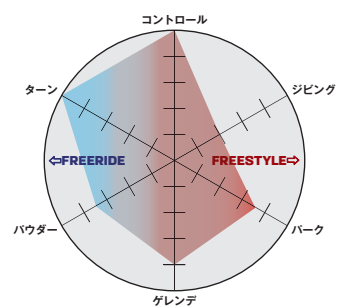

QUANTUM

¥62,000(税込¥68,200)

LIMITED 200

フリーライド性能に特化したQuantumは他の追従を許さない反応性を持つビンディングです。ShadowFitがブーツとの自然な一体感と快適性を実現します。左右非対称なカーボンハイバックとベースプレートの構造を採用した結果、圧倒的なエネルギー伝達効率による反応性と究極の軽さを実現するビンディングになりました。

FLEX:

SIZE: S/M/L

DETAILS:

- BASEPLATE: Shadow Fit Baseplate, Kevlar Quickwire, Carbon-Lite, Toolfree Adjustable Toe Ramp, Universal Disc, IMS, Power Hook, Unite Disc Compatibility
- STRAPS: Shadow Lite Strap, Locked-up Toe Strap, MicroMax and Toolfree Strap Adjustments
- HIGHBACK: Quantum, 12° Pre-rotated Shape, Carbon Fiber Charged Composite
- PADDING: Response Pad, Supreme full EVA, Canted Footbed
- RATCHETS: MP Ratchet, Aluminum Buckle Lever