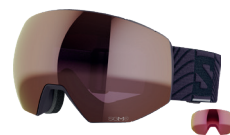

L47247900

Color Night Shade

Lens Sigma Silver Pink Cat.2 + Sigma Poppy Red Cat.2