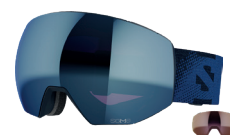

L47247700

Color Dress Blue

Lens Sigma Sky Blue Cat.3 + Sigma Silver Pink Cat.2