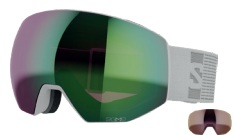

L47247200

Color White

Lens Sigma Emerald Cat.2 + Sigma Silver Pink Cat.2