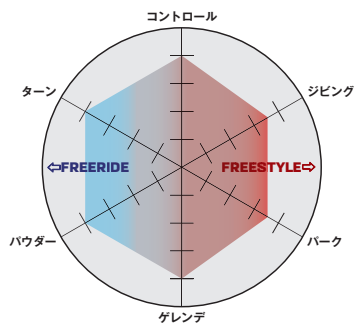

FLEX:

DETAILS:

SHAPE:	Tapered Directional
PROFILE:	Rock Out Camber
SIDE CUT:	Radial
WIDTH:	Wide
BASE:	Sintered
MORE TECH:	Popster, Aspen Strong Core, ABS sidewalls, Fine stone finish, All mountain Edge Bevels, BA LD fiberglass, 4X2 inserts, Natural Wax FSC® certified wood core

Size	Waist Width	Min/Max Stance	Stance Set Back	Tail/Tip Width	Eff. Edge
125	23.5 cm	394/506 mm	0 mm	27/28 cm	93.5 cm
135	24 cm	434/546 mm	0 mm	27.5/28.5 cm	101 cm