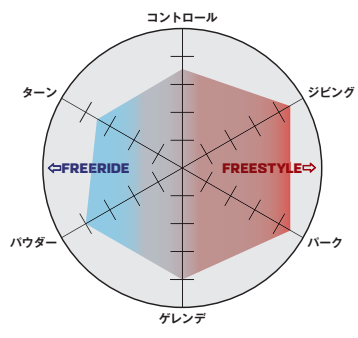

1. DETAILS:
2. BASEPLATE: Shadow Fit Baseplate, Kevlar Quickwire, Composite 30%, Adjustable Toe Ramp, Universal Disc, IMS, Power Hook, Unite Disc Compatibility
   - STRAPS: Asym Shadow Strap, Supreme lite toe strap, MicroMax Strap Adjustments, Women specific geometry
   - HIGHBACK: Mirage, 12° pre-rotated shape
   - PADDING: Full EVA, Canted Footbed
   - RATCHETS: MP Ratchet, Aluminum Buckle Lever

SIZE: S/M