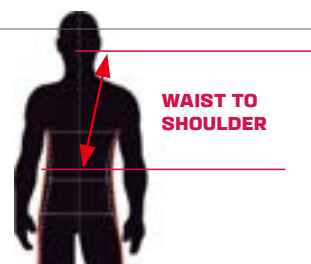

JUNIOR

JUNIOR (CM)	JS	JM	JL	JXL
HEIGHT	117-128	129-140	141-152	153-164
WAIST TO SHOULDER	28-31	31-34	34-37	37-40