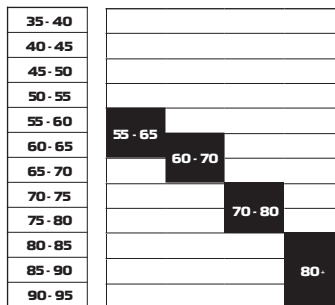

Model : RC7

SIZES	188	196	201	206