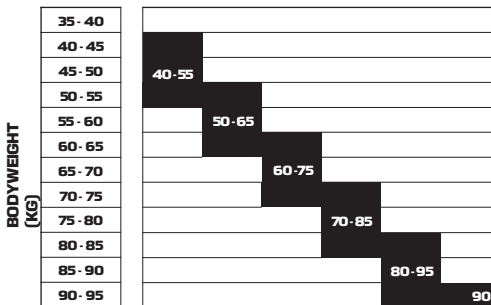

ENDURANCE

Model : RS 8/7 + SX

SIZES	174	179	186	191
			Xstiff	Xstiff

Model : RS 6 COMBI

SIZES	180	188	196	201
-------	-----	-----	-----	-----

RC+ Eskin + RC7+ eSKIN + RC8

SIZES	174	182	190	198	206
					Xstiff