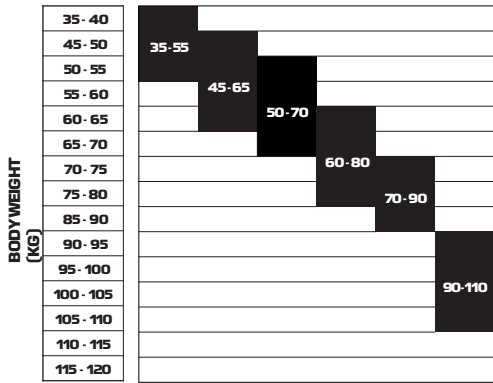

**BIATHLON RIFFLE**

LC2080000

RACE BLUE

Specifications

- ・ Care : Do Not Wash
- ・ Dimensions (L x W x D in cm) : 69X32.5X45.5
- ・ Volume (liters) : 102
- ・ Weight (g) : 220
- ・ Composition : Body: 100% Polyester; Lining: 100% Polyamide; Foam 2: 100% Polyethylene; Foam 1: 100% Polyurethane

BODY WEIGHT CHARTS

RACING & PERF

Models : S/SERIES SKATE | RS 10

SIZES	170	177	182	187	192
					Xstiff

SKIN	170	177	182	187	192
UNIVERSAL	●	●	●	●	●
BLUE		●	●	●	●
RED		●	●	●	●
ZERO					

RACING & PERF / TRAINING CLASSIC