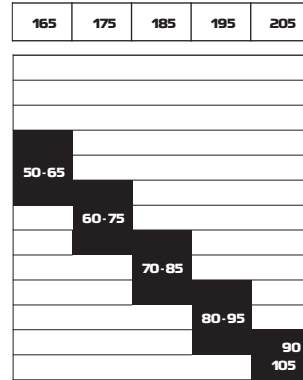

ESCAPE JUNIOR - RC - eSKIN JUNIOR & GRIP JUNIOR

SIZES	91	101	111	121	131	141	151	161	171
BODYWEIGHT (KG)									
0-15	0-15								
15-20		0-20							
20-25			15-25						
25-30				20-30					
30-35					25-35				
35-40						30-40			
40-45							35-45		
45-50								40-50	
50-55									45-55
55-60									

BODY WEIGHT CHARTS

OUTDOOR

ESCAPE SNOW

ESCAPE 48 + ESCAPE 51

ESCAPE 48 eSKIN

ESCAPE OUTPATH 60

ESCAPE OUTPATH 64

ESCAPE OUTBACK 68

ESCAPE OUTBACK 83

SIZE CHART BOOTS

	EUR	UK	US M	US W
	35	25	3	-
	35 1/2	3	3.5	4.5
	36	3.5	4	5
	36 2/3	4	4.5	5.5
	37 1/3	4.5	5	6
	38	5	5.5	6.5
	38 2/3	5.5	6	7
	39 1/3	6	6.5	7.5
	40	6.5	7	8
	40 2/3	7	7.5	8.5
	41 1/3	7.5	8	9
	42	8	8.5	9.5
	42 2/3	8.5	9	10
	43 1/3	9	9.5	10.5
	44	9.5	10	11
	44 2/3	10	10.5	-
	45 1/3	10.5	11	-
	46	11	11.5	-
	46 2/3	11.5	12	-
	47 1/3	12	12.5	-
	48	12.5	13	-
	48 2/3	13	13.5	-
	49 1/3	13.5	14	-
	50	14	14.5	-
	50 2/3	14.5	15	-
	51 1/3	15	15.5	-