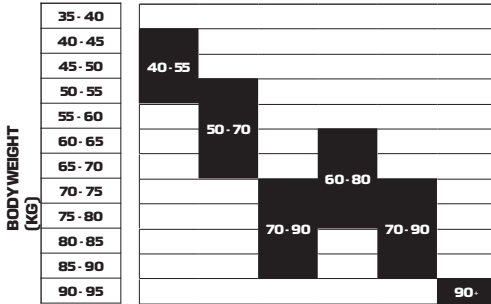

ENDURANCE

Model : RS 8/7 + SX

SIZES	174	179	186	191
			Xstiff	Xstiff