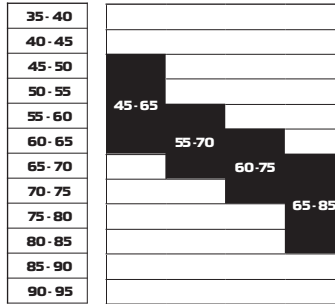

ENDURANCE

Model : RS 8/7 + SX

SIZES	174	179	186	191
			Xstiff	Xstiff

Model : RS 6 COMBI

SIZES	180	188	196	201
-------	-----	-----	-----	-----

RC+ Eskin + RC7+ eSKIN + RC8

SIZES	174	182	190	198	206
					Xstiff