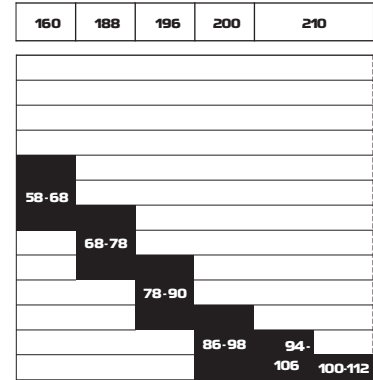

ESCAPE JUNIOR - RC - eSKIN JUNIOR & GRIP JUNIOR

SIZES	91	101	111	121	131	141	151	161	171
BODYWEIGHT (KG)									
0-15	0-15								
15-20		0-20							
20-25			15-25						
25-30				20-30					
30-35					25-35				
35-40						30-40			
40-45							35-45		
45-50								40-50	
50-55									45-55
55-60									

BODY WEIGHT CHARTS

OUTDOOR

ESCAPE SNOW

ESCAPE 48 + ESCAPE 51

ESCAPE 48 eSKIN

ESCAPE OUTPATH 60

ESCAPE OUTPATH 64

ESCAPE OUTBACK 68

ESCAPE OUTBACK 83

SIZE CHART BOOTS

	EUR	UK	US M	US W
	35	25	3	-
	35 1/2	3	3.5	4.5
	36	3.5	4	5
	36 2/3	4	4.5	5.5
	37 1/3	4.5	5	6
	38	5	5.5	6.5
	38 2/3	5.5	6	7
	39 1/3	6	6.5	7.5
	40	6.5	7	8
	40 2/3	7	7.5	8.5
	41 1/3	7.5	8	9
	42	8	8.5	9.5
	42 2/3	8.5	9	10
	43 1/3	9	9.5	10.5
	44	9.5	10	11
	44 2/3	10	10.5	-
	45 1/3	10.5	11	-
	46	11	11.5	-
	46 2/3	11.5	12	-
	47 1/3	12	12.5	-
	48	12.5	13	-
	48 2/3	13	13.5	-
	49 1/3	13.5	14	-
	50	14	14.5	-
	50 2/3	14.5	15	-
	51 1/3	15	15.5	-