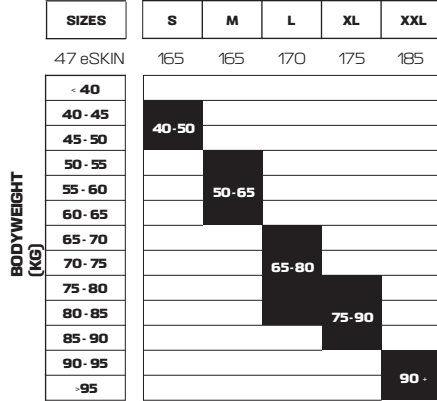

BODY WEIGHT CHARTS

OUTDOOR

ESCAPE SNOW