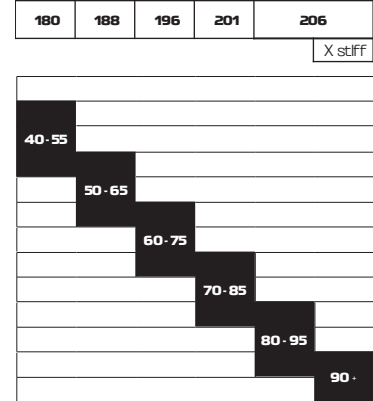

ESCAPE JUNIOR - RC - eSKIN JUNIOR & GRIP JUNIOR

SIZES	91	101	111	121	131	141	151	161	171
BODYWEIGHT (KG)									
0-15	0-15								
15-20		0-20							
20-25			15-25						
25-30				20-30					
30-35					25-35				
35-40						30-40			
40-45							35-45		
45-50								40-50	
50-55									45-55
55-60									

BODY WEIGHT CHARTS

OUTDOOR

ESCAPE SNOW

ESCAPE 48 + ESCAPE 51

ESCAPE 48 eSKIN

ESCAPE OUTPATH 60

ESCAPE OUTPATH 64

ESCAPE OUTBACK 68

ESCAPE OUTBACK 83

SIZE CHART BOOTS

	EUR	UK	US M	US W
	35	25	3	-
	35 1/2	3	3.5	4.5
	36	3.5	4	5
	36 2/3	4	4.5	5.5
	37 1/3	4.5	5	6
	38	5	5.5	6.5
	38 2/3	5.5	6	7
	39 1/3	6	6.5	7.5
	40	6.5	7	8
	40 2/3	7	7.5	8.5
	41 1/3	7.5	8	9
	42	8	8.5	9.5
	42 2/3	8.5	9	10
	43 1/3	9	9.5	10.5
	44	9.5	10	11
	44 2/3	10	10.5	-
	45 1/3	10.5	11	-
	46	11	11.5	-
	46 2/3	11.5	12	-
	47 1/3	12	12.5	-
	48	12.5	13	-
	48 2/3	13	13.5	-
	49 1/3	13.5	14	-
	50	14	14.5	-
	50 2/3	14.5	15	-
	51 1/3	15	15.5	-